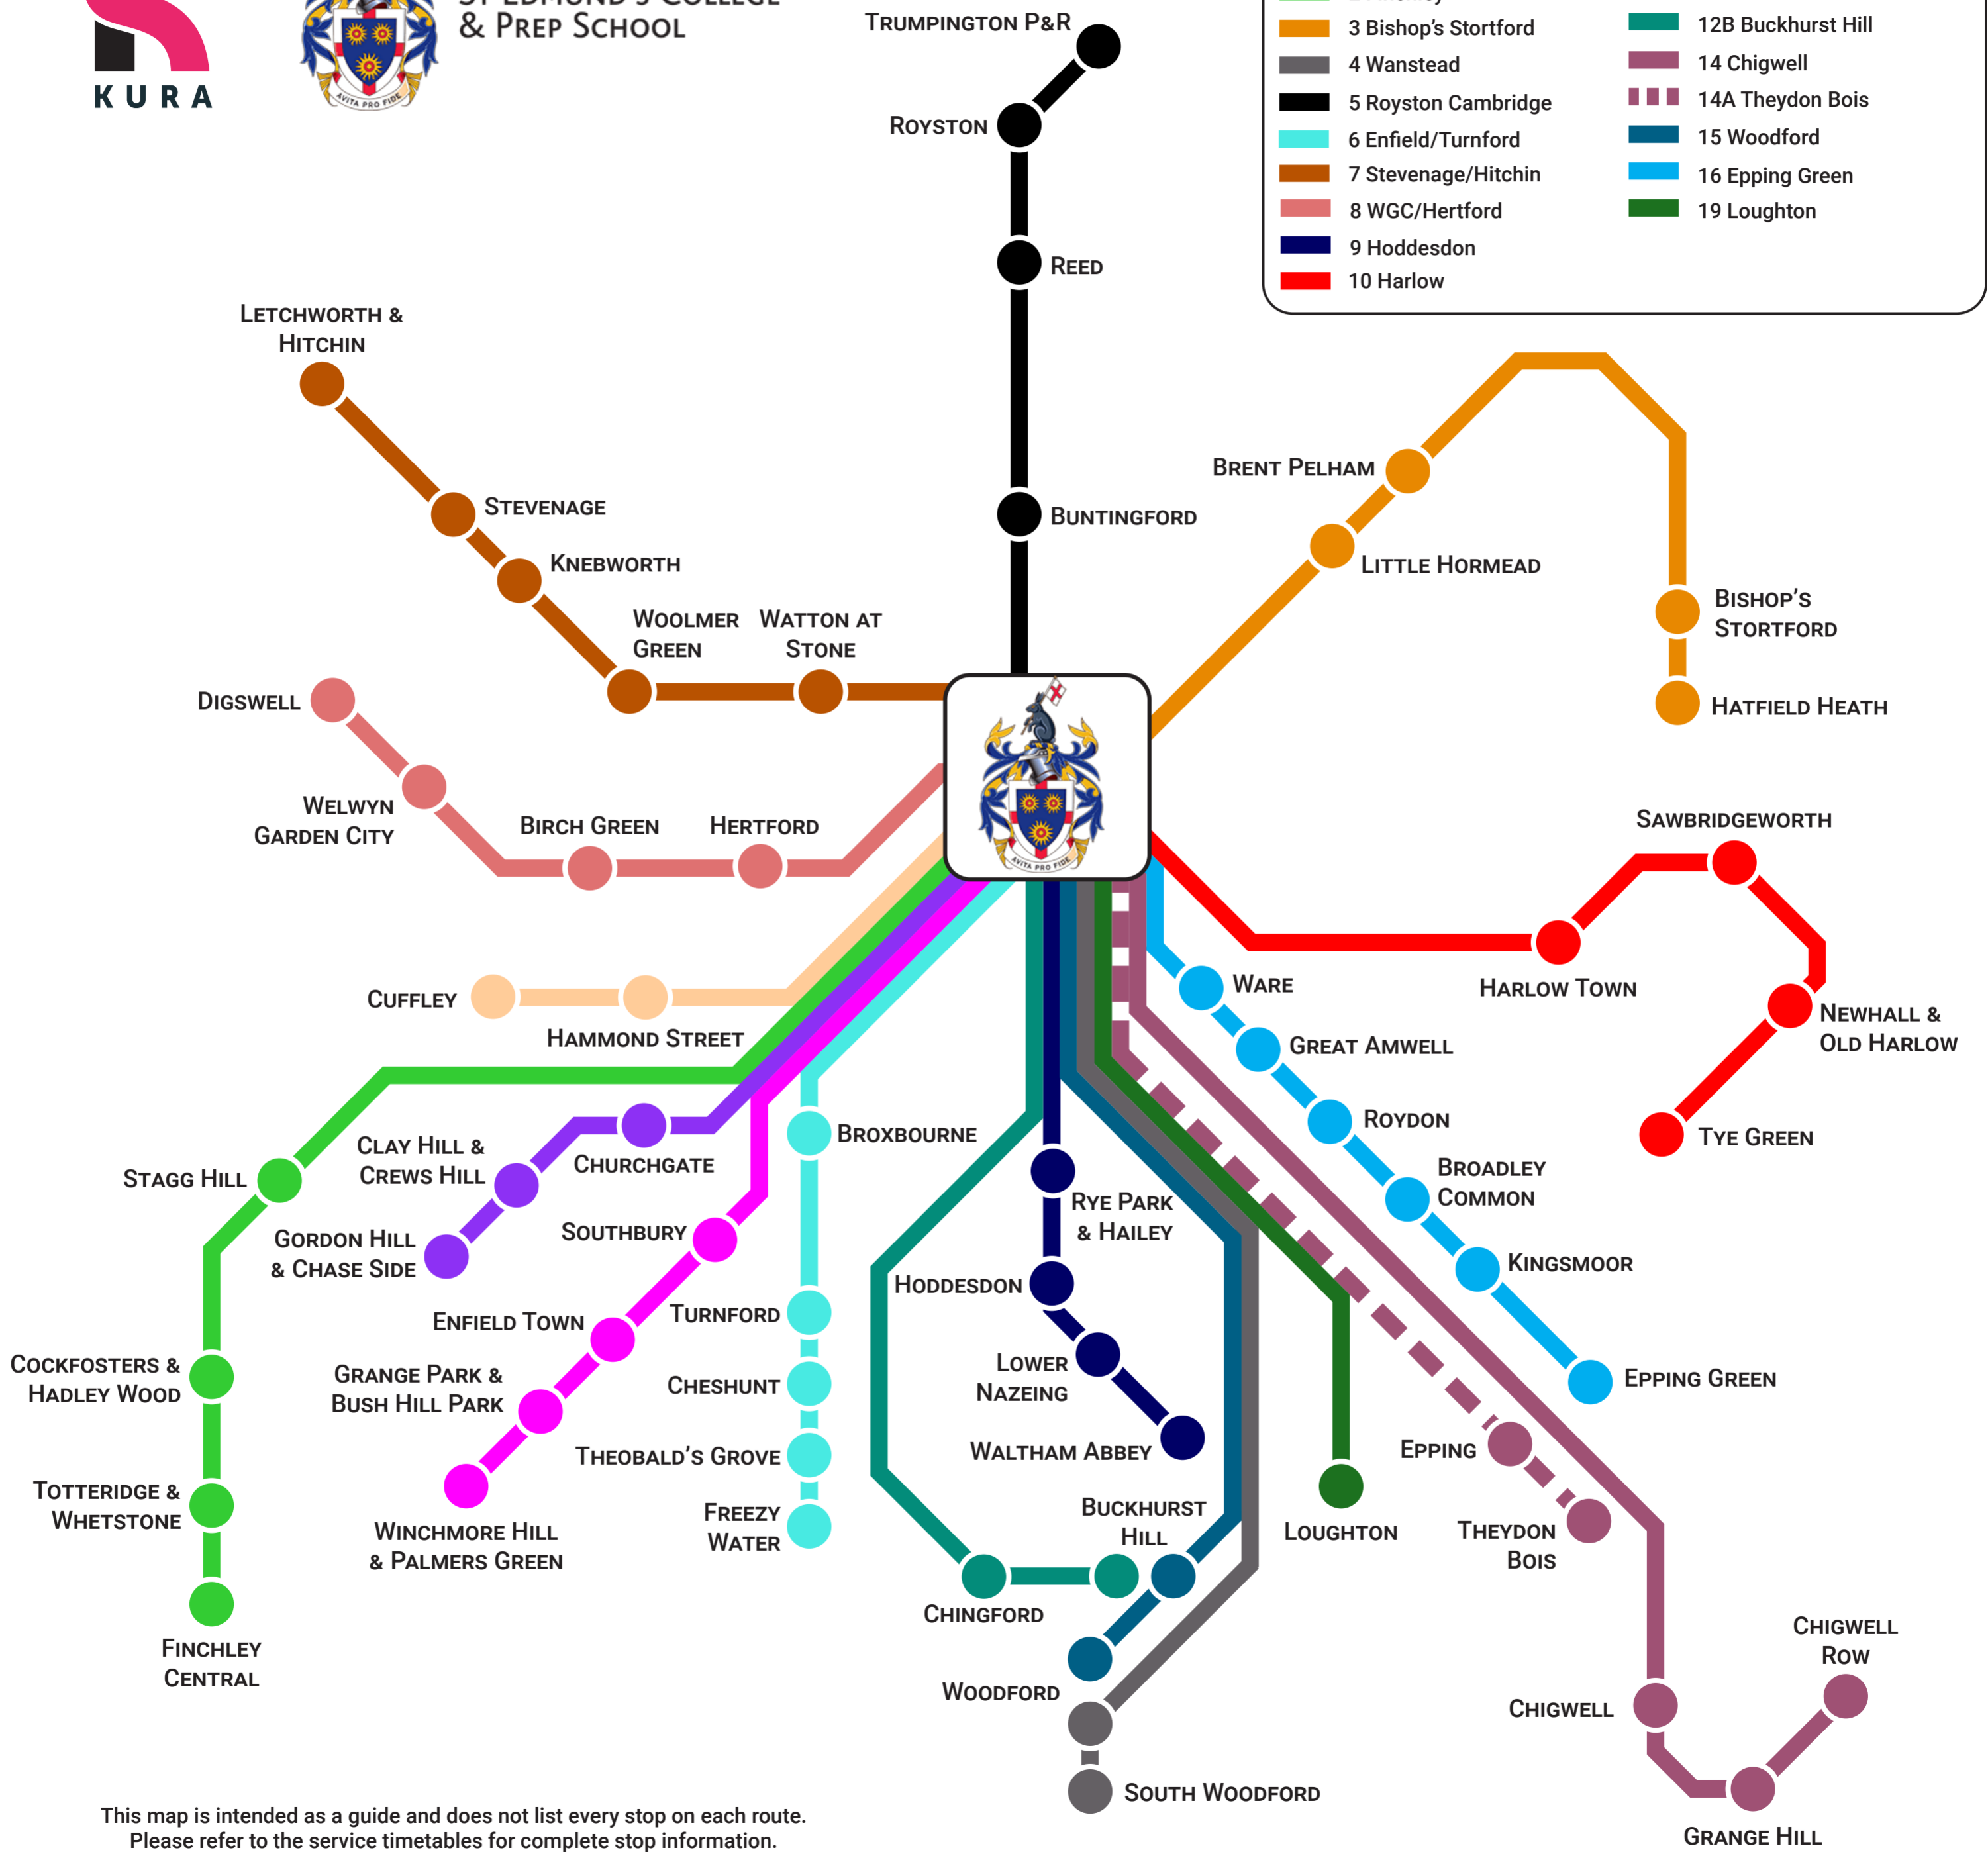

ST EDMUND'S COLLEGE  
& PREP SCHOOL

ROUTES	
1 Cuffley	11 Enfield/Palmers Green
2 Finchley	11A Enfield
3 Bishop's Stortford	12B Buckhurst Hill
4 Wanstead	14 Chigwell
5 Royston Cambridge	14A Theydon Bois
6 Enfield/Turnford	15 Woodford
7 Stevenage/Hitchin	16 Epping Green
8 WGC/Hertford	19 Loughton
9 Hoddesdon	
10 Harlow	

This map is intended as a guide and does not list every stop on each route.  
Please refer to the service timetables for complete stop information.