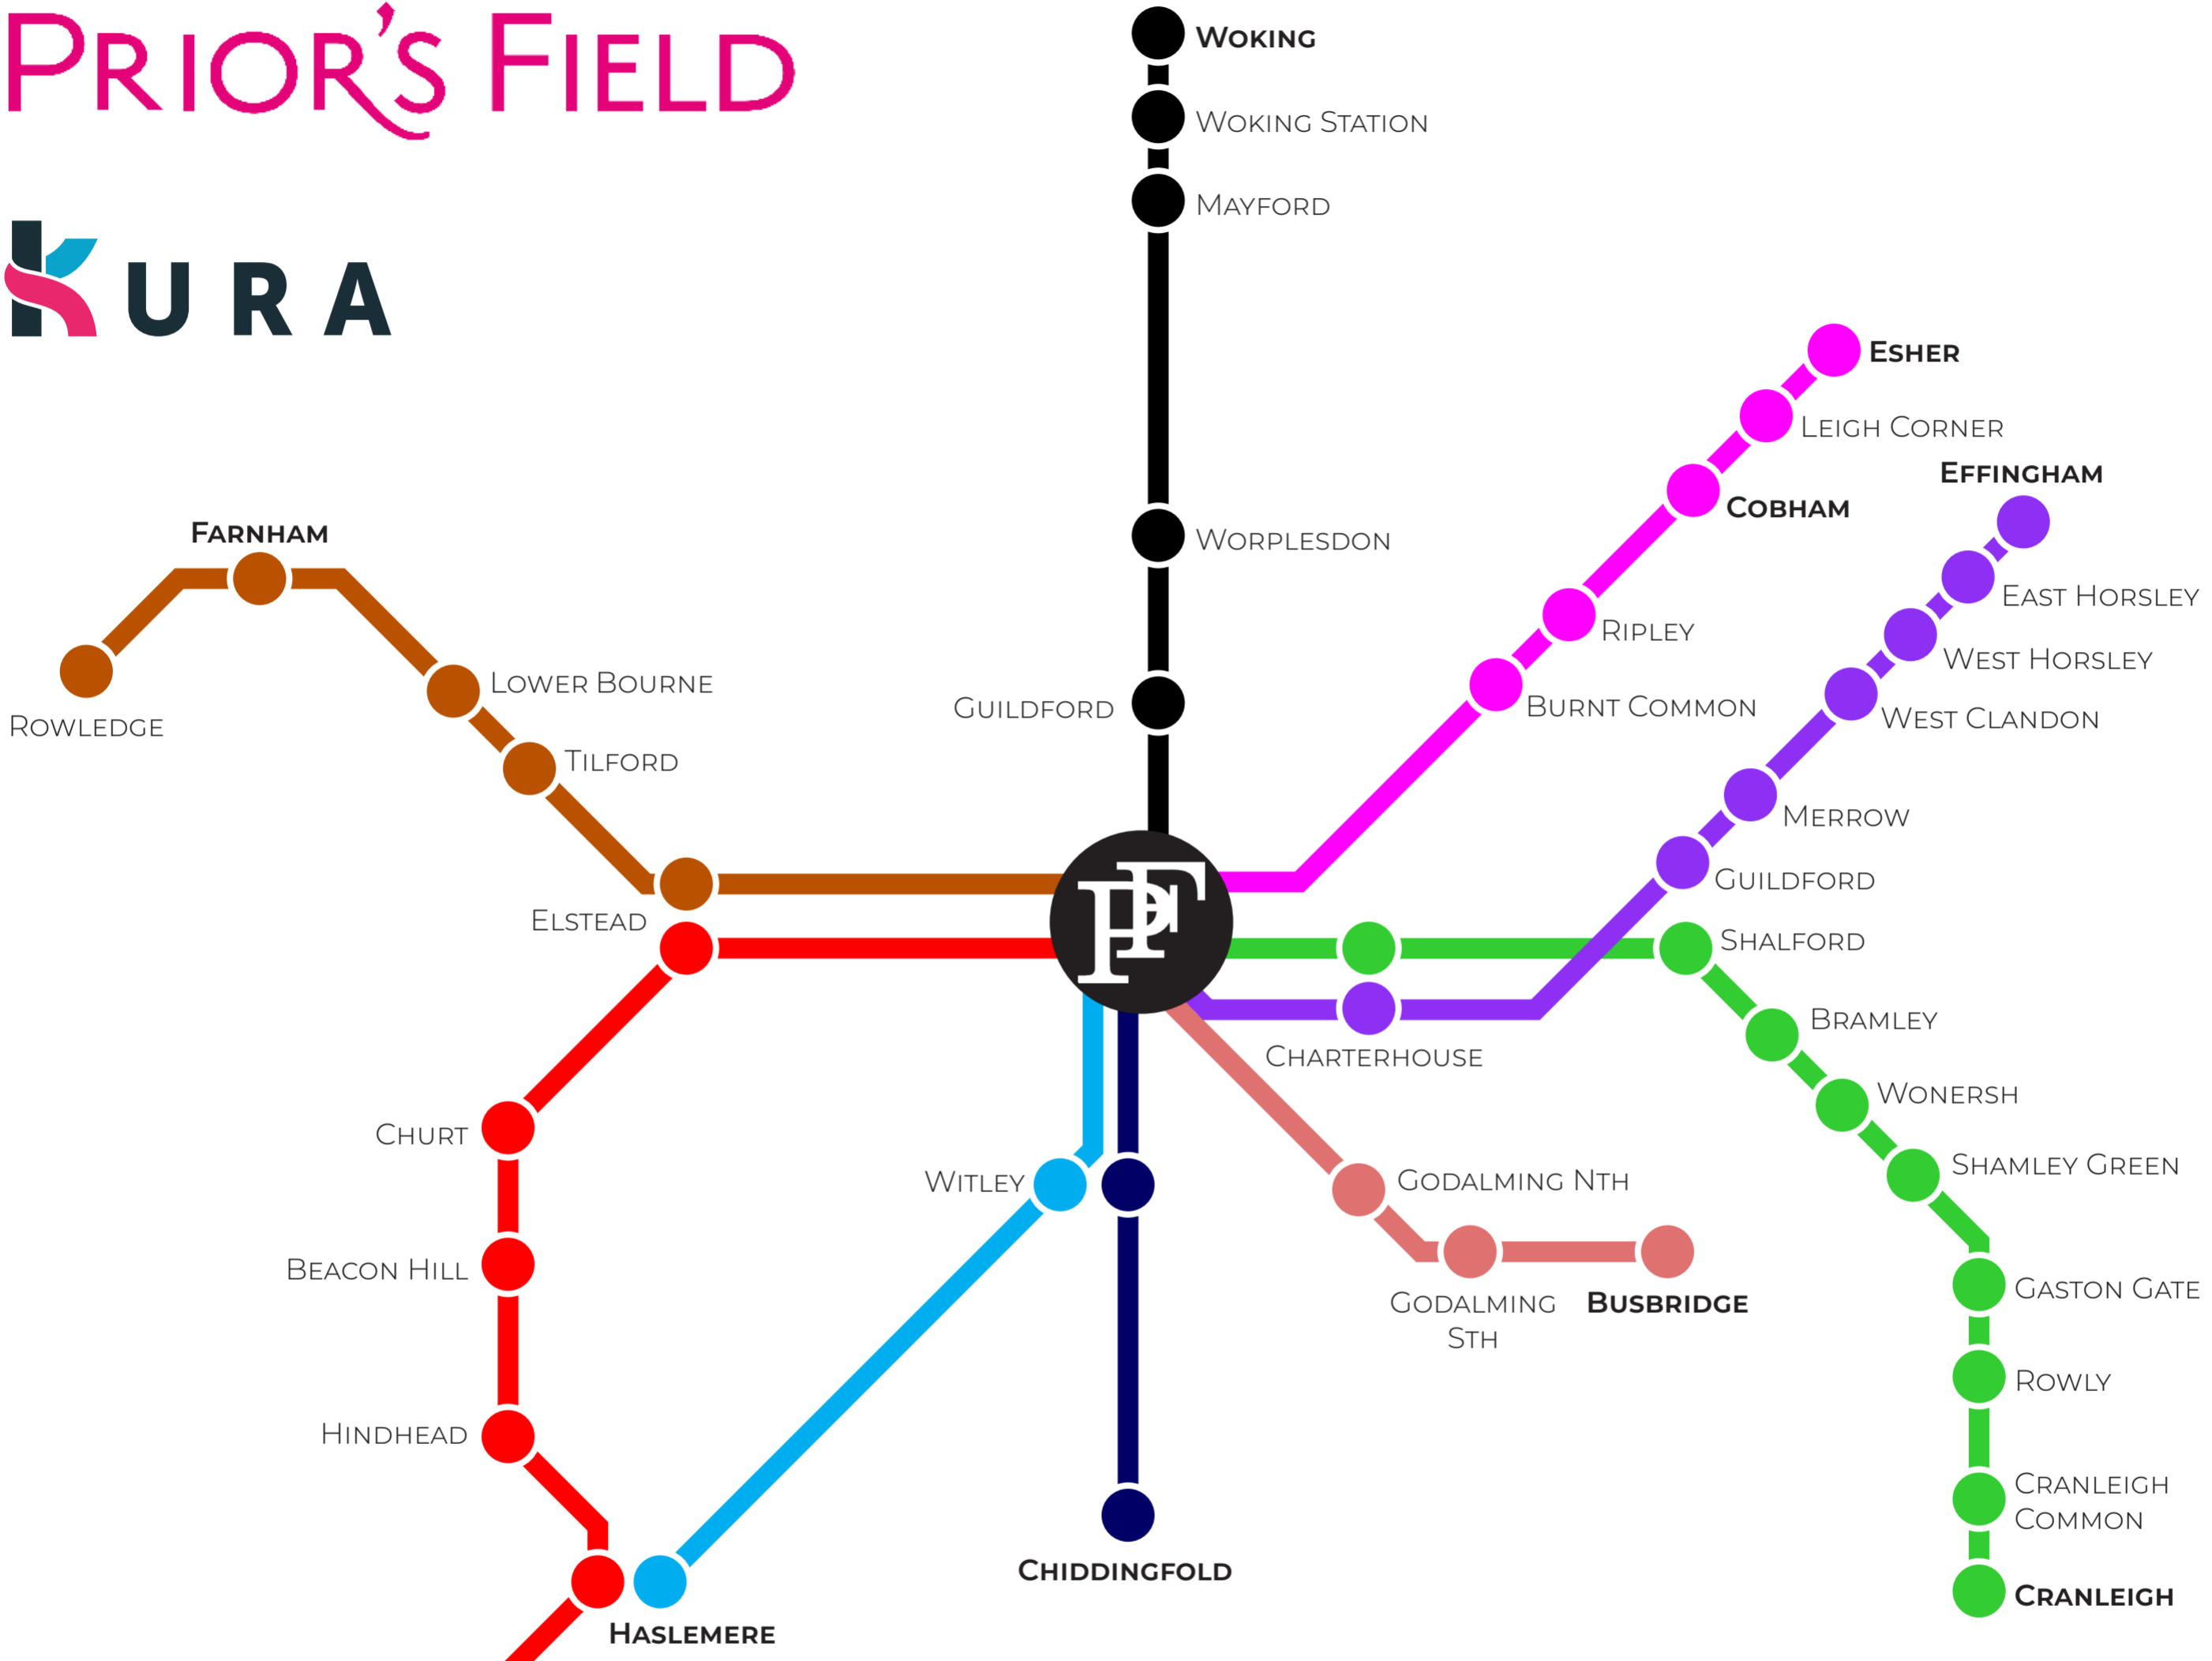

PRIOR'S FIELD

ROUTES	
█	Esher via Cobham
█	Farnham
█	Effingham
█	Cranleigh
█	Woking
█	Haslemere
█	Liphook
█	Busbridge
█	Chiddingfold

This map is intended as a guide and does not list every stop on each route. Please refer to the service timetables for complete stop information.